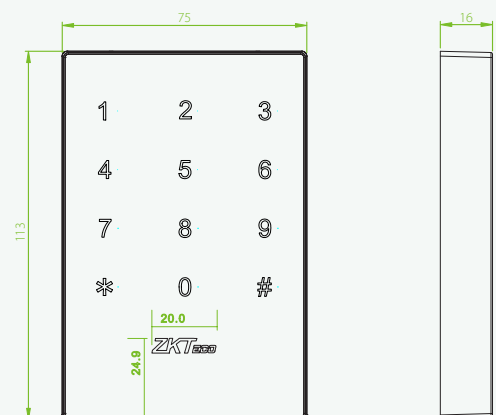

KR702E/M

Full touch key waterproof reader

KR702 reader is a full touch key waterproof reader, the Product is IP65 waterproof, and can be used for outdoor. The reader further enriches the diversity of ZK reader products. Meanwhile, the product is made of full acrylic appearance, full touch key, design high-end fashion, and suitable for the application of high-end places.

Features

- IP65 waterproof
- Full touch key
- Seal design, and can be used directly in the outdoor
- The full acrylic craft shell, fashion and durable

Specifications

Model	KR702E	KR702M
Wiegand Signal	Wiegand 26	Wiegand 34
Power Supply	12V DC, <90mA	
Effective Distance	0~8cm (Different according to different working conditions and different card)	
Read Time	<80ms	
Operating Frequency	125KHz	13.56MHz
Operating Temperature	0 °C - 70 °C	
Operating Humidity	20% - 80%	
Dimension (LxWxH)	113x75x16mm	

Dimensions (mm)

ZKTECO CO., LTD.
www.zkteco.com
 E-mail: sales@zkteco.com