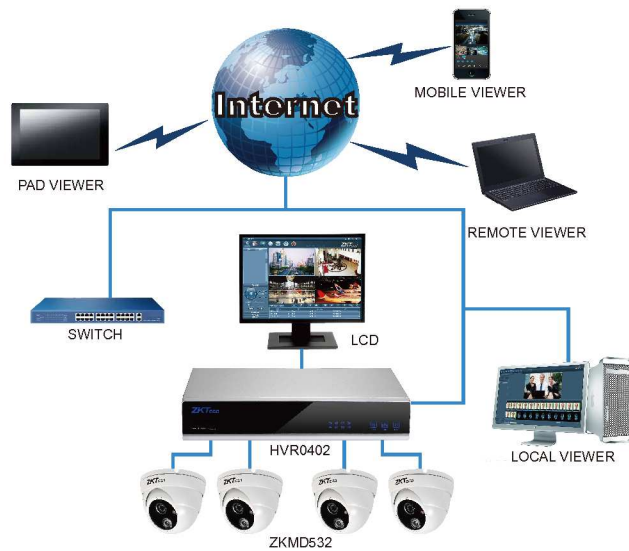

Configuration