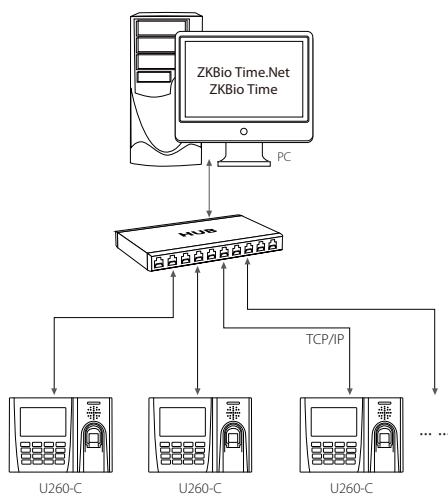

U260-C

Time & Attendance Terminal

The firmware of U260-C has been upgraded to the new firmware, it has new features like stunning GUI, more stability, faster matching speed and better expandability.

Users can easily manage data by networking U260-C via TCP/IP and USB-host/client. Most importantly, all the functions can still operate in a networking state. It also supports data backup and retrieve to avoid the risk of accidental deletion.

Excellent expandability

- Easy to extend functions and customize customers' requirements.

Specifications

Fingerprint Capacity	3,000
Card Capacity	10,000 (Optional)
Record Capacity	100,000
Display	2.8-inch TFT Screen
Communication	TCP/IP, USB-host / Client(Optional)
Standard Functions	9-digit User ID, Workcode, SMS, DST, Webserver, Schedule Bell Self-Service Query, Automatic Status Switch,T9 Input
Optional Functions	ID / IC / HID, Multiple Verify Modes, External Printer and Bell, ADMS Photo ID
Software	ZKBio Time.Net, ZKBio Time
Power Supply	DC 5V 0.8A
Verification Speed	≤ 1 Sec.
Operating Temp.	0 °C- 45 °C
Operating Humidity	20%-80%
Dimension	192.3 × 138.8 × 42.7mm (Length × Width × Thickness)
Net Weight	1.10 kg

Configuration

What's in the Box

U260-C

Back Plate

Power Adapter

USB Cable

Software CD
(ZKBio Time)

Screws and Holders