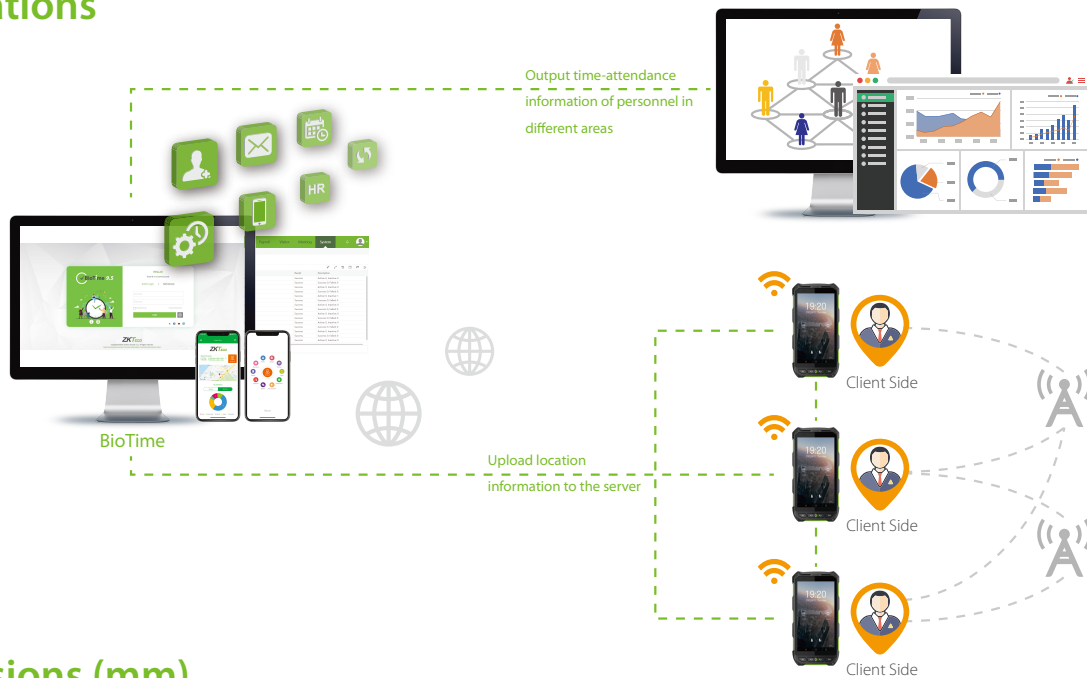

General

Power Supply	5V 2A
Embedded Li-ion Battery	5200mAh
Casing Material	ABS plastic, tempered glass surface
Operating Temperature	-20°C to 50°C (-4°F to 122°F)
Storage Temperature	-20°C to 70°C (-4°F to 158°F)
Working Humidity	<90% RH
Storage Humidity	<90% RH
Operating Environment	Outdoor
Gross Weight	400g
Weigh with Packaging	700g
Dimensions (H*W*D)	170mm*80mm*20mm (6.7in*3.1in*0.8in)
Certifications	ISO9001, ISO14001, CE, FCC

Applications

Dimensions (mm)