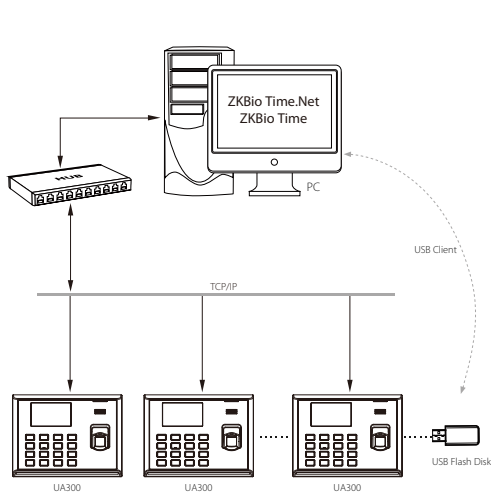

Excellent expandability

- Easy to extend functions and customize customers' demand.

Enhanced features and performance

- Support user validity settings.
- Support data backup and retrieve.
- Support advanced Workcode consisted of letters and numbers.
- Support chip encryption for firmware protection.
- Support more flexible menu configuration: double line text display.
- Support external printer for attendance records output (Optional).

Specifications

Fingerprint Capacity	3,000 (1:N)
Card Capacity	10,000 (Optional)
Record Capacity	100,000
Display	2.8-inch TFT Screen
Communication	TCP/IP, USB-host / Client(Optional)
Standard Functions	Webserver, SMS, Automatic Status Switch, Self-Service Query, Workcode, T9 Input, 14-digit User ID, DST, Schedule Bell
Optional Functions	ID / IC / HID, External Printer and Bell, Photo ID, ADMS
Software	ZKBio Time. Net, ZKBio Time
Power Supply	DC 5V 0.8A
Verification Speed	≤0.5 sec
Operating Temp.	0 °C- 45 °C
Operating Humidity	20%-80%
Dimension	180 × 135 × 37 mm (Length × Width × Thickness)
Net Weight	0.70 kg

Configuration

What's in the Box

UA300

Back Plate

Power Adapter

USB Cable

Software CD
(ZKBio Time)

Screws and Holders