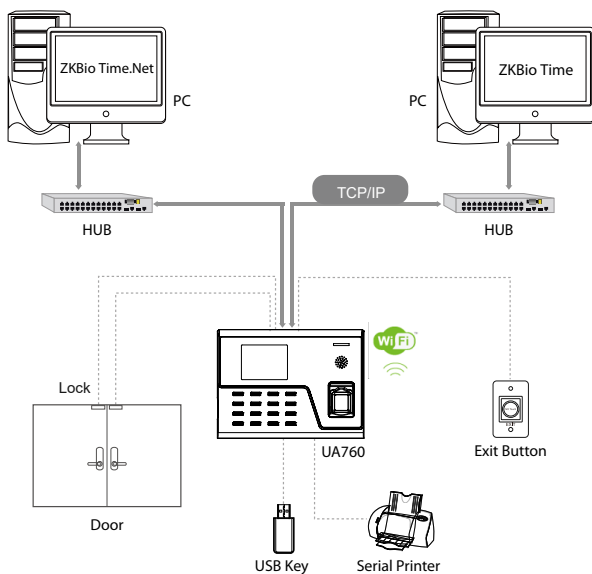

UA760

Fingerprint Time & Attendance and Access Control Terminal

UA760 is a 2.8-inch color screen biometric terminal for Time & Attendance, and Access Control (primary) applications. It adopts Z-ID fingerprint collector for excellent recognition and internal WiFi for convenient communication. Users can manage data via TCP/IP, WiFi, and USB host port for data up/download to avoid the risk of accidental deletion. Besides, optional ADMS can achieve remote data management with our ZKBio Time.Net.

Features

- **Wi-Fi:** WiFi module is integrated. It is working on the 2.4G radio band, and meet the IEEE 802.11 b/g standards.
- **USB:** Support USB host connection to achieve data backup and management while the device is standalone.
- **ADMS:** Optional for devices worldwide using. Solve the device's capacity limitation through networking via HTTP sever. Mondial devices can be connected and upload & backup data automatically. This is helpful for devices managing and monitoring.
- **Z-ID:** Using Z-ID Fingerprint Collector for excellent recognition rate. Dry, moist, or rough fingerprints can work well.

Specifications

User Capacity	3,000
Fingerprint Capacity	3,000
Card Capacity	3,000
Record Capacity	50,000
Display	2.8" color screen
Communication	TCP/IP, WiFi, USB-host
Standard Functions	14-digit User ID, T9 Input, SMS, DST, Self-Service Query, Automatic Status Switch, Schedule Bell, Workcode, Multiple Verify Modes, RS232 External Printer
Optional Functions	IC/ID, Webserver, ADMS, Backup Battery, Z-ID Fingerprint Collector
Access Control Interface	3rd Party Electric Lock, Exit Button
Software	ZKBio Time.Net, ZKBio Time
Power Supply	DC 12V/1.5A
Dimension	186 * 138 * 43.6mm (LxWxT)
Operating Temp.	0 °C - 45 °C
Operating Humidity	20% - 80%

Configuration

Interface

What's in the Box

UA760

Screws and Holders

Back Plate

Power Adapter