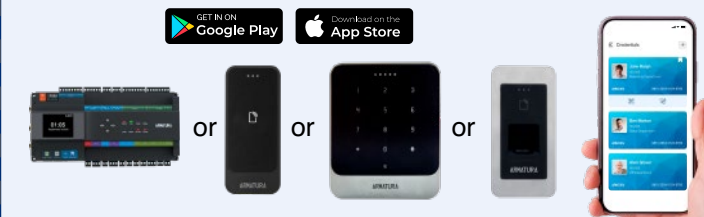

AHDU Series/ EP10C/ EP20Series/ EP30CF