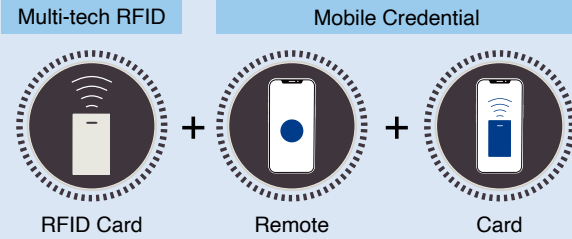

Credential Selection

Credential Combination 1