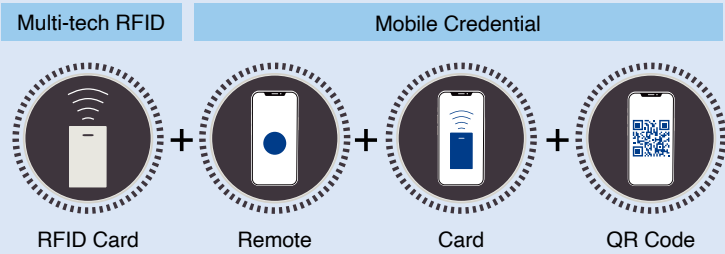

Credential Combination 3