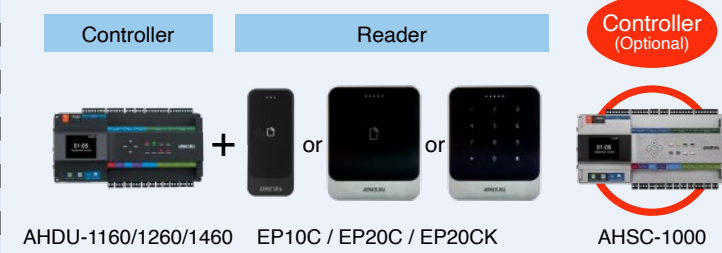

Suggested Product Combination