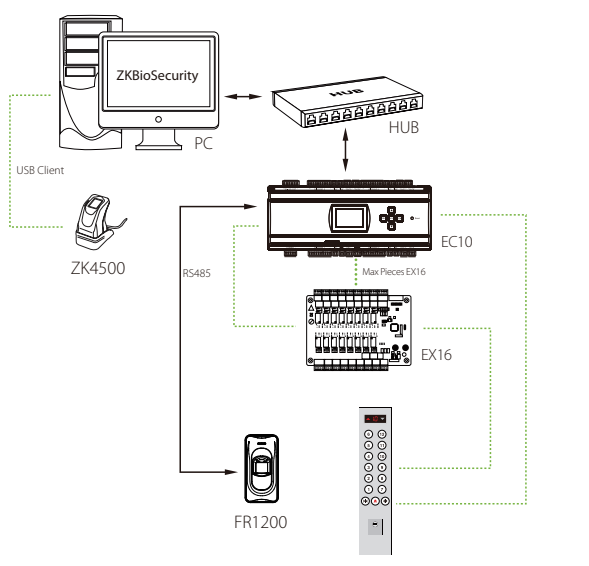

Specifications

EC10	
Floor Button Control Relay	10
Fingerprint Capacity	3000
RFID Card Capacity	30,000
Event Capacity	100,000
Power Supply	12V DC 1A
Communication to PC	TCP/IP, RS485
Communication to EX16	RS485
Number of supported EX16	3
Dimension(LxDxH)	242mmx95mmx60mm
Net weight	0.8Kg
EX16	
Floor Button Control Relay	16
Communication to EC10	RS485
RS485 address	Set by DIP switch
Power Supply	12V DC 1A
Dimension (LxDxH)	160mmx106mm
Net weight	0.2Kg

Configuration

Optional Accessories

ZKTeco Inc.
ZK Mansion, Wuhe Rd, Gangtou, Bantian, Buji Town,
Longgang District, Shenzhen China 518129
Tel: 86-755-8960 2345/46/47/48
E-mail: sales@zkteco.com
www.zkteco.com

Global Offices:
USA: +1 732-412-6007
EU: +34 916532891
Brazil: +55 31 2515-8326
Thailand: +66-027199154
Mexico: +52-55-52928418

South Africa: +27 12 259 1047
Egypt: +201110444134
Dubai: +971 4 6091 310
India: +91 8123536788
Indonesia: +62 21 2921 8949

Vietnam : +84-0169-5813007
Philippines: +63 9084118832
Russia: +8 915 178-46-81

ZKTECO CO.,LTD.

www.zkteco.com

E-mail: sales@zkteco.com

© Copyright 2019 ZKTECO CO., LTD. All rights reserved.