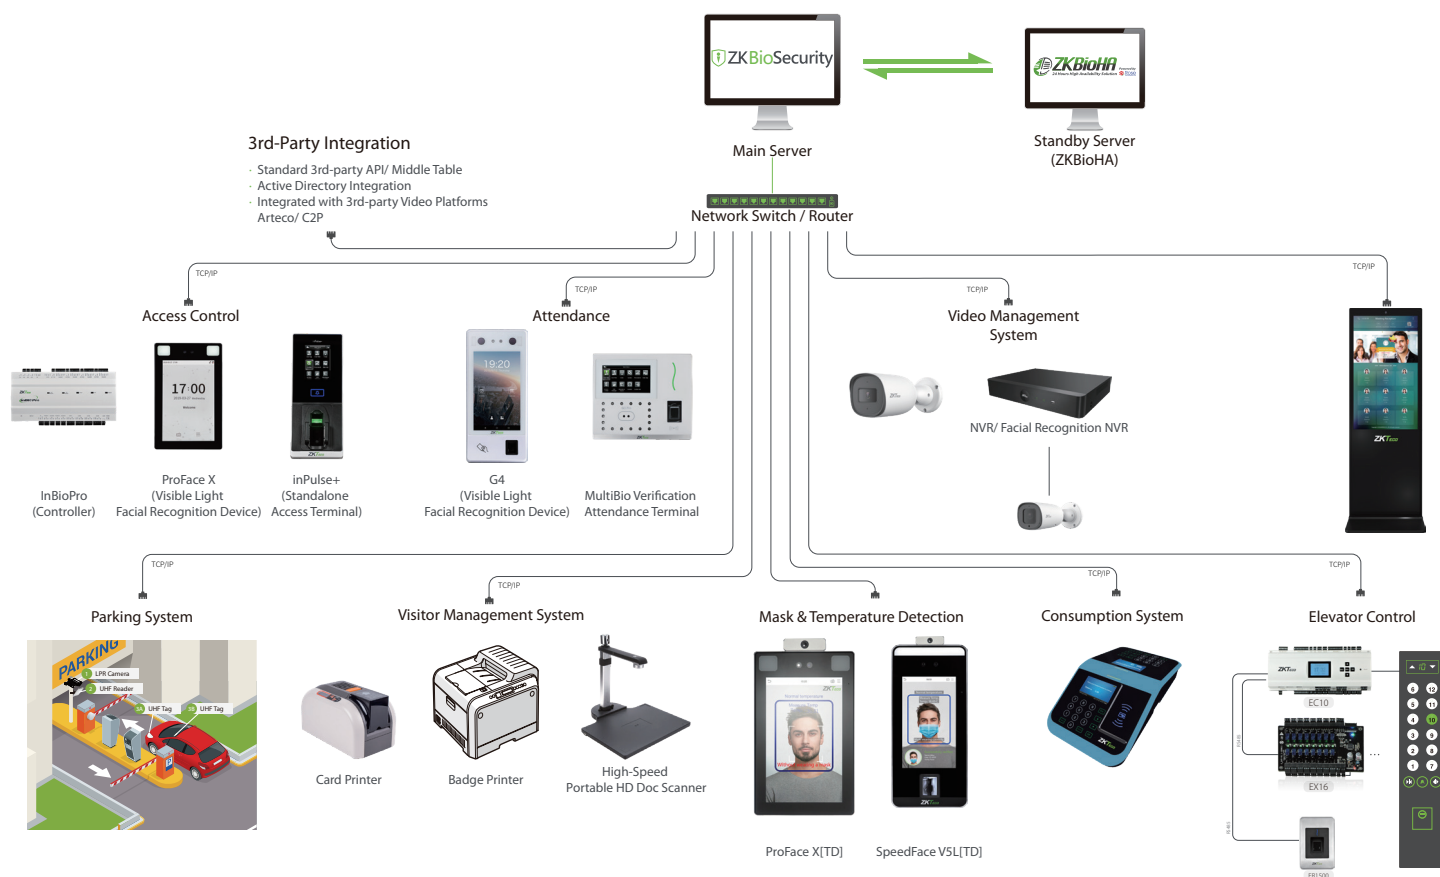

* Minimum PC Requirements without VMS function

CPU	Dual core processor with speeds of 2.4GHz or faster
Memory	4GB or above
Storage	30GB free space or larger (NFTS recommended)
Monitor Resolution	1024*768 or above

* Minimum PC Requirements with VMS function

CPU	Intel(R) Core (TM) i5 6500 @ 2.6GHz or faster
Memory	8GB or above
Storage	100GB free space or larger (NFTS recommended)
Monitor Resolution	1024*768 or above

* Please refer to the server configuration suggestion file according to your requirements.

System Topology

ZKBioSecurity Mobile Client