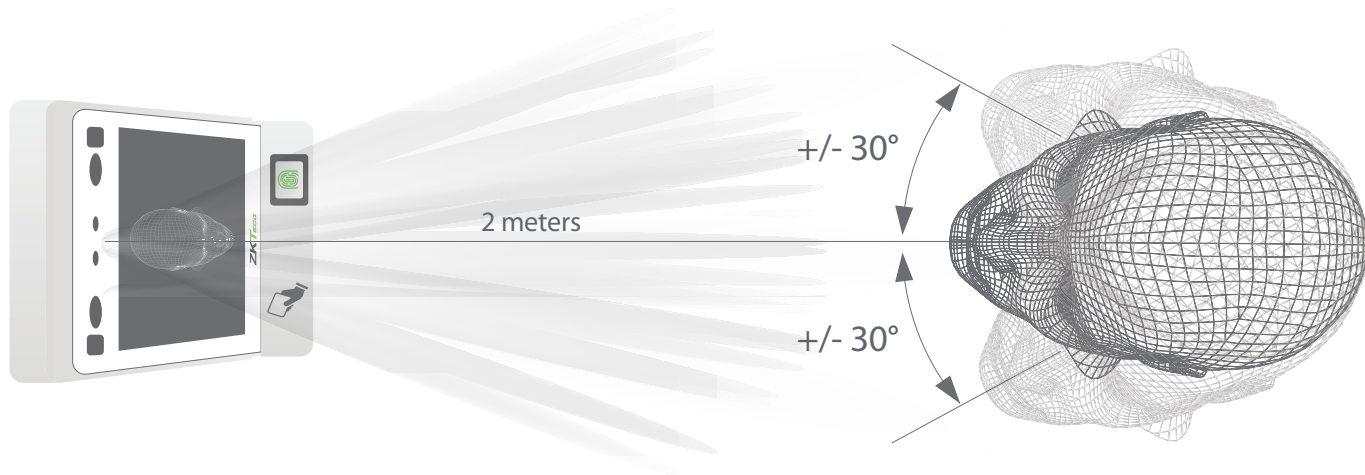

Wide Pose Angle Acceptance

Touchless for Better Hygiene

## Features

- Visible Light Facial Recognition
- Anti-spoofing algorithm against print attack (laser, color and B/W photos), videos attack and 3D mask attack
- Multiple verification methods: Face / Fingerprint / Card / Password
- Available card modules: 125KHz ID card (EM) / 13.56MHz IC card (MF)
- Supplement lighting with adjustable brightness
- Capacity of 6,000 face templates

## 2 meters of recognition distance and extra wide angle recognition

The recognition distance has been greatly extended to 2 meters, which significantly improves maximum traffic rate. While most of the algorithms only support +/-15° of detectable face angle, FaceDepot-7BL doubles the detection angle in terms of head rotation and tilt to +/- 30°.