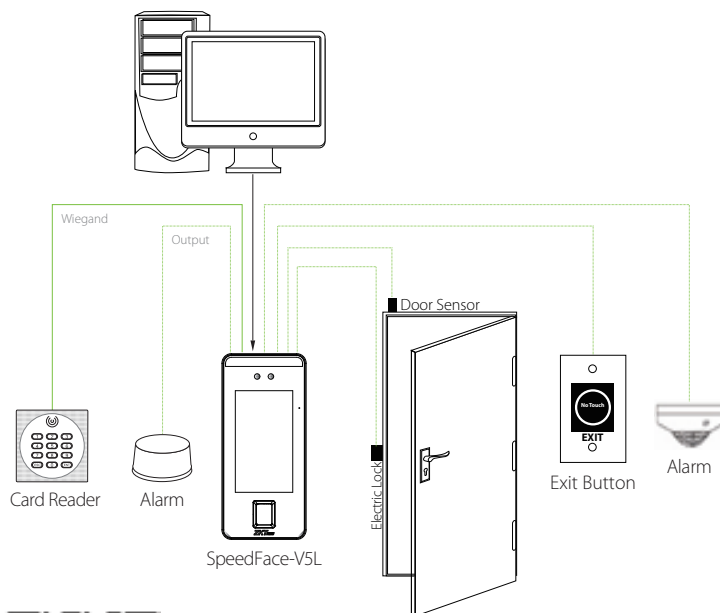

Specifications

Display	5" touchscreen
Face Capacity	6,000
Fingerprint Capacity	6,000 (Standard); 10,000 (Optional)
Card Capacity	10,000
Transactions	200,000
Operation System	Linux
Standard Functions	ID Card, ADMS, T9 Input, DST, Camera, 9-digit User ID, Access Levels, Groups, Holidays, Anti-passback, Record Query, Tamper Switch Alarm, Multiple Verify Modes
Hardware	900MHz Dual Core CPU; 512MB RAM / 8G Flash; 2MP WDR Low Light Camera; Adjustable LED Supplement Lighting
Communication	TCP/IP, WiFi (Optional), Wiegand input/output, RS485
Access Control Interface	3rd Party Electric Lock, Door Sensor, Exit Button, Alarm output, Auxiliary Input
Optional Function	13.56MHz IC Card (MF)
Facial Recognition Speed	≤1s
Biometrics Algorithms	ZKFace V5.8 & ZKFinger V10.0
Power Supply	12V 3A
Working Humidity	20% - 80%
Working Temperature	0 °C - 45 °C
Dimensions (W*H*D)	91.93 * 202.93 * 21.5 (mm)
Supported Software	ZKBioSecurity, ZKBioAccess, BioTime 8.5

Configuration

ZKTECO MIDDLE EAST

www.zkteco.me

E-mail: zk_me@zkteco.com