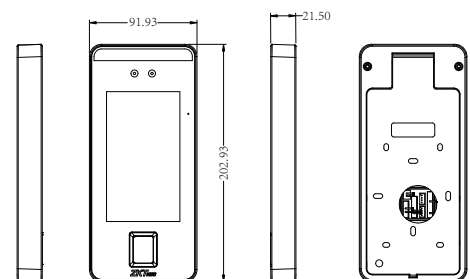

## Specifications

Display	5" touchscreen
Face Capacity	6,000
Fingerprint Capacity	6,000 (Standard); 10,000 (Optional)
Card Capacity	10,000
Transactions	200,000
Operation System	Linux
Standard Functions	ID Card, ADMS, T9 Input, DST, Camera, 9-digit User ID, Access Levels, Groups, Holidays, Anti-passback, Record Query, Tamper Switch Alarm, Multiple Verify Modes
Hardware	900MHz Dual Core CPU; 512MB RAM / 8G Flash; 2MP WDR Low Light Camera; Adjustable LED Supplement Lighting
Communication	TCP/IP, WiFi (Optional), Wiegand input/output, RS485
Access Control Interface	3rd Party Electric Lock, Door Sensor, Exit Button, Alarm output, Auxiliary Input
Optional Function	13.56MHz IC Card (MF)
Facial Recognition Speed	≤1s
Biometrics Algorithms	ZKFace V5.8 & ZKFinger V10.0
Power Supply	12V 3A
Working Humidity	20% - 80%
Working Temperature	0 °C - 45 °C
Dimensions (W*H*D)	91.93 * 202.93 * 21.5 (mm)
Supported Software	ZKBioSecurity, ZKBioAccess, BioTime 8.5

## Dimensions (mm)

Copyright © 2020 ZKTECO CO., LTD. All rights reserved.

V1.2 2020.02.14