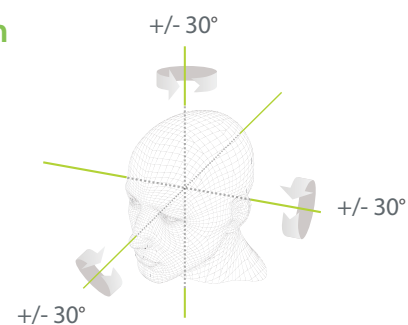

Wide Pose Angle Acceptance

Touchless for Better Hygiene

## 2 meters of recognition distance and extra wide angle recognition

The recognition distance has been greatly extended to 2 meters, which significantly improves maximum traffic rate. While most of the algorithms only support +/-15° of detectable face angle, FaceDepot-7BL doubles the detection angle in terms of head rotation and tilt to +/- 30°.