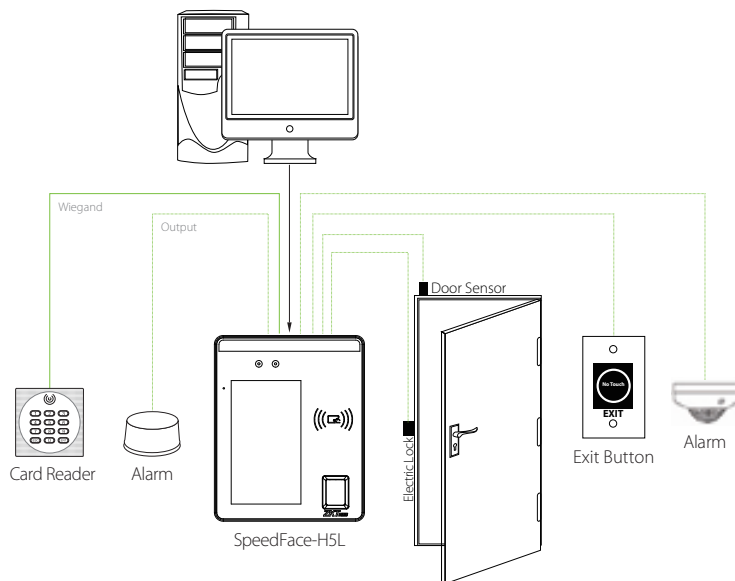

Specifications

Display	5" touchscreen
Face Capacity	6,000
Fingerprint Capacity	6,000 (Standard); 10,000 (Optional)
Card Capacity	10,000
Transactions	200,000
Operation System	Linux
Standard Functions	ID Card, ADMS, T9 Input, DST, Camera, 9-digit User ID, Access Levels, Groups, Anti-passback, Record Query, Tamper Switch Alarm, Multiple Verify Modes
Hardware	900MHz Dual Core CPU; 512MB RAM / 8G Flash; 2MP WDR Low Light Camera; Adjustable LED Supplement Lighting
Communication	TCP/IP, WiFi (Optional), Wiegand input/output, RS485
Access Control Interface	3rd Party Electric Lock, Door Sensor, Exit Button, Alarm output, Auxiliary Input
Optional Function	13.56MHz IC card (MF)
Facial Recognition Speed	≤1s
Biometrics Algorithms	ZKFace V5.8 & ZKFinger V10.0
Power Supply	12V 3A
Working Humidity	20% - 80%
Working Temperature	0 °C - 45 °C
Dimensions (W*H*D)	134.93 * 166.93 * 21.5 (mm)
Supported Software	ZKBioSecurity, ZKBioAccess, BioTime 8.5

Configuration