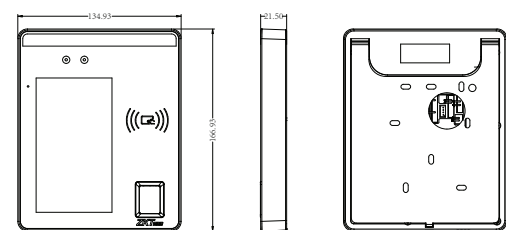

Specifications

Display	5" touchscreen
Face Capacity	6,000
Fingerprint Capacity	6,000 (Standard); 10,000 (Optional)
Card Capacity	10,000
Transactions	200,000
Operation System	Linux
Standard Functions	ID Card, ADMS, T9 Input, DST, Camera, 9-digit User ID, Access Levels, Groups, Anti-passback, Record Query, Tamper Switch Alarm, Multiple Verify Modes
Hardware	900MHz Dual Core CPU; 512MB RAM / 8G Flash; 2MP WDR Low Light Camera; Adjustable LED Supplement Lighting
Communication	TCP/IP, WiFi (Optional), Wiegand input/output, RS485
Access Control Interface	3rd Party Electric Lock, Door Sensor, Exit Button, Alarm output, Auxiliary Input
Optional Function	13.56MHz IC card (MF)
Facial Recognition Speed	≤1s
Biometrics Algorithms	ZKFace V5.8 & ZKFinger V10.0
Power Supply	12V 3A
Working Humidity	20% - 80%
Working Temperature	0 °C - 45 °C
Dimensions (W*H*D)	134.93 * 166.93 * 21.5 (mm)
Supported Software	ZKBioSecurity, ZKBioAccess, BioTime 8.5

Configuration

Accessories

Dimensions (mm)

ZKTECO MIDDLE EAST

www.zkteco.me

E-mail: zk_me@zkteco.com

Copyright © 2020 ZKTECO CO., LTD. All rights reserved.

V1.4 2020.02.14