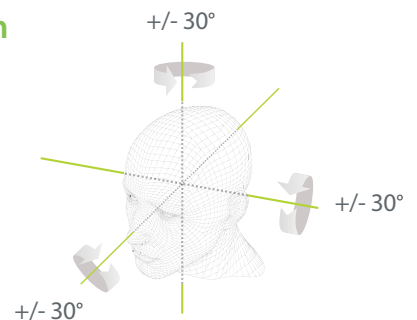

Touchless for Better Hygiene

Features

- Visible Light Facial Recognition
- Anti-spoofing algorithm against print attack (laser, color and B/W photos), videos attack and 3D mask attack
- Multiple verification methods: Face / Fingerprint / Card / Password
- Available card modules: 125KHz ID card (EM) / 13.56MHz IC card (MF)
- Supplement lighting with adjustable brightness
- Capacity of 6,000 face templates

2 meters of recognition distance and extra wide angle recognition

The recognition distance has been greatly extended to 2 meters, which significantly improves maximum traffic rate. While most of the algorithms only support +/-15° of detectable face angle, FaceDepot-7BL doubles the detection angle in terms of head rotation and tilt to +/- 30°.