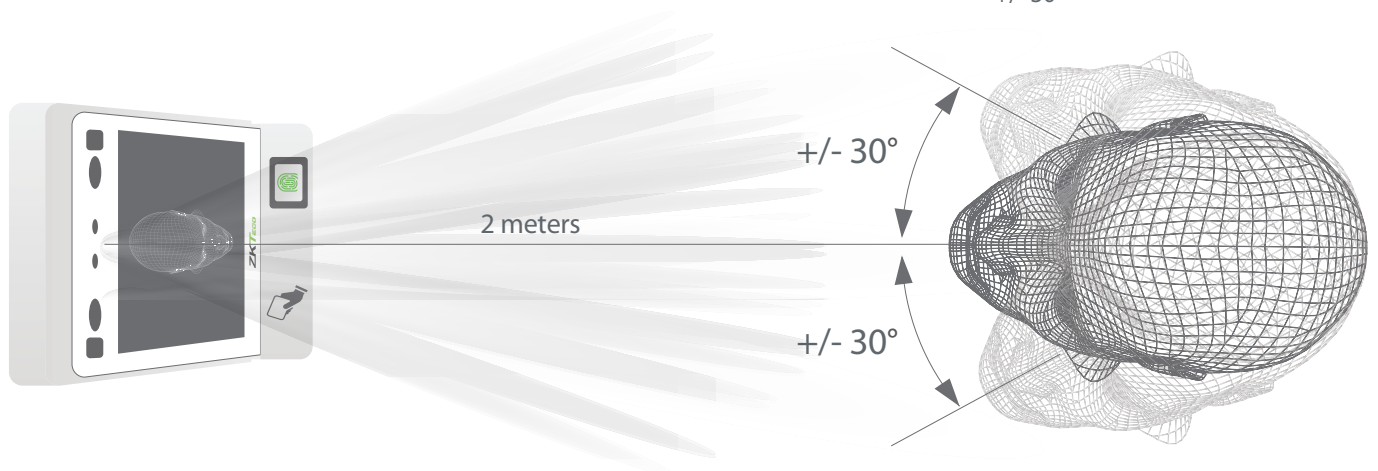

Touchless for Better Hygiene

Features

- Visible Light Facial Recognition
- Anti-spoofing algorithm against print attack (laser, color and B/W photos), videos attack and 3D mask attack
- Multiple verification methods: Face / Fingerprint / Card / Password
- Available card modules: 125KHz ID card (EM) / 13.56MHz IC card (MF)
- Supplement lighting with adjustable brightness
- Capacity of 6,000 face templates

2 meters of recognition distance and extra wide angle recognition

The recognition distance has been greatly extended to 2 meters, which significantly improves maximum traffic rate. While most of the algorithms only support +/-15° of detectable face angle, FaceDepot-7BL doubles the detection angle in terms of head rotation and tilt to +/- 30°.

Specifications

Display	5" touchscreen
Face Capacity	6,000
Fingerprint Capacity	6,000 (Standard); 10,000 (Optional)
Card Capacity	10,000
Transactions	200,000
Operation System	Linux
Standard Functions	ID Card, ADMS, T9 Input, DST, Camera, 9-digit User ID, Access Levels, Groups, Anti-passback, Record Query, Tamper Switch Alarm, Multiple Verify Modes
Hardware	900MHz Dual Core CPU; 512MB RAM / 8G Flash; 2MP WDR Low Light Camera; Adjustable LED Supplement Lighting
Communication	TCP/IP, WiFi (Optional), Wiegand input/output, RS485
Access Control Interface	3rd Party Electric Lock, Door Sensor, Exit Button, Alarm output, Auxiliary Input
Optional Function	13.56MHz IC card (MF)
Facial Recognition Speed	≤1s
Biometrics Algorithms	ZKFace V5.8 & ZKFinger V10.0
Power Supply	12V 3A
Working Humidity	20% - 80%
Working Temperature	0 °C - 45 °C
Dimensions (W*H*D)	134.93 * 166.93 * 21.5 (mm)
Supported Software	ZKBioSecurity, ZKBioAccess, BioTime 8.5