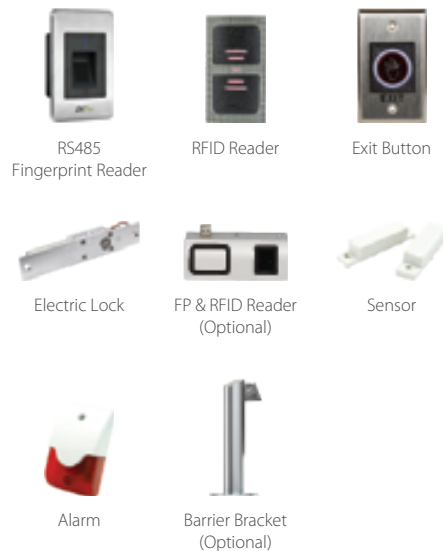

Accessories