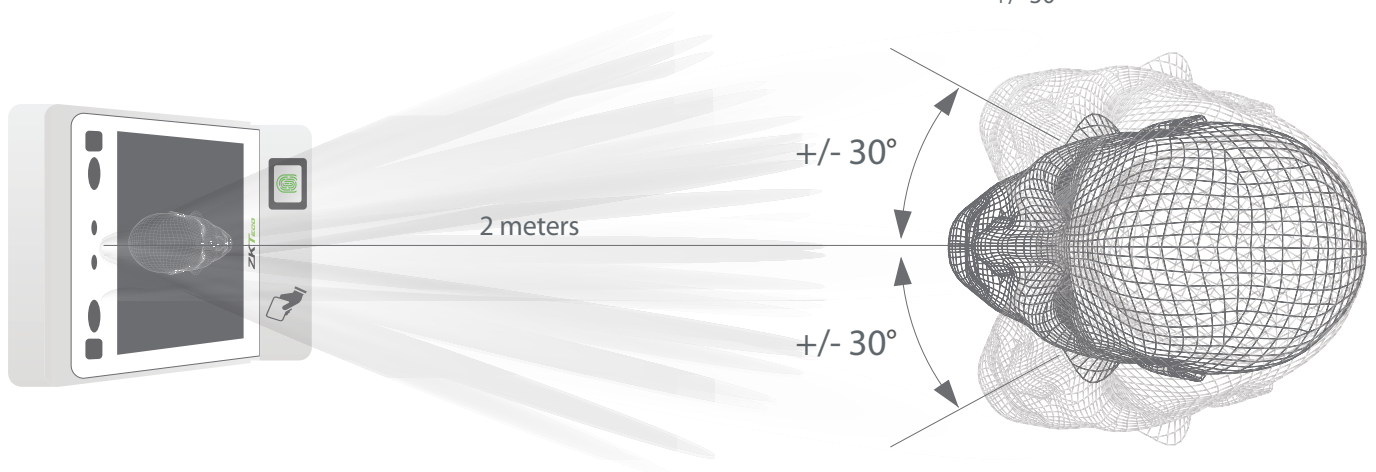

# FaceDepot-7BL

Linux-Based Hybrid-Biometric Access Control Terminal with Visible Light Facial Recognition

Proactive Facial Recognition

New Height of Anti-Spoofing

Speedy Recognition

Wide Pose Angle Acceptance

## Features

- Visible Light Facial Recognition
- Anti-spoofing algorithm against print attack (laser, color and B/W photos), videos attack and 3D mask attack
- Multiple verification methods: Face / Fingerprint / Card / Password
- Huge capacity of 10,000 facial templates
- Compatible with turnstiles of ZKTeco and the third parties
- 125KHz ID card (EM) /13.56MHz IC card (MF) and fingerprint (optional)
- 7" LCD touchscreen
- Supplement lighting with adjustable brightness

### 2 meters of recognition distance and extra wide angle recognition

The recognition distance has been greatly extended to 2 meters, which significantly improves maximum traffic rate. While most of the algorithms only support  $\pm 15^\circ$  of detectable face angle, FaceDepot-7BL doubles the detection angle in terms of head rotation and tilt to  $\pm 30^\circ$ .