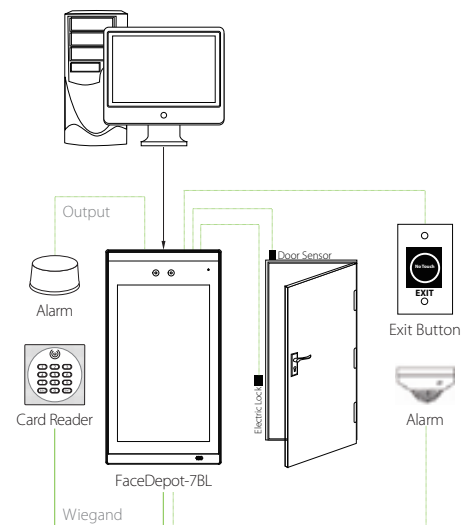

Configuration

ZKTECO MIDDLE EAST

www.zkteco.me

E-mail: zk_me@zkteco.com

Copyright © 2020 ZKTECO CO., LTD. All rights reserved.

V1.0 2020.02.14