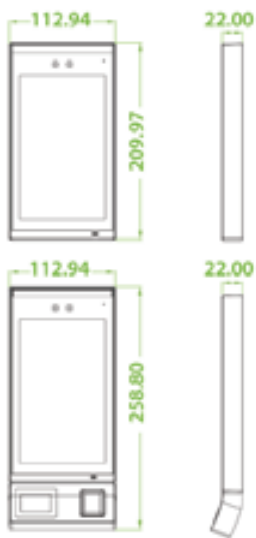

### 2 meters of recognition distance and extra wide angle recognition

The recognition distance has been greatly extended to 2 meters, which significantly improves maximum traffic rate. While most of the algorithms only support  $\pm 15^\circ$  of detectable face angle, FaceDepot-7BL doubles the detection angle in terms of head rotation and tilt to  $\pm 30^\circ$ .

# Specifications

Display	7-inch touchscreen
Face Capacity	10,000
Fingerprint Capacity	10,000 (Optional)
Card Capacity	10,000 (Optional)
Transactions	200,000
Operation System	Linux
Standard Functions	ADMS, T9 Input, DST, Camera, 9-digit User ID, Access Levels, Groups, Holidays, Anti-passback, Record Query, Tamper Switch Alarm, Multiple Verify Modes
Hardware	900MHz Dual Core CPU; 512MB RAM / 8G Flash; 2MP WDR Low Light Camera; Adjustable LED Supplement Lighting
Communication	TCP/IP, WiFi (Optional), Wiegand input/output, RS485
Access Control Interface	3rd Party Electric Lock, Door Sensor, Exit Button, Alarm Output, Auxiliary Input
Optional Functions	125KHz ID card (EM) /13.56MHz IC card (MF), Fingerprint
Facial Recognition Speed	≤1s
Biometrics Algorithms	ZKFace V5.8 & ZKFinger V10.0
Power Supply	12V 3A
Working Humidity	20% - 80%
Working Temperature	0 °C - 45 °C
Dimensions (W*H*D)	91.93 * 202.93 * 21.5 (mm)
Supported Software	ZKBioSecurity, ZKBioAccess, BioTime 8.5

## Dimensions (mm)