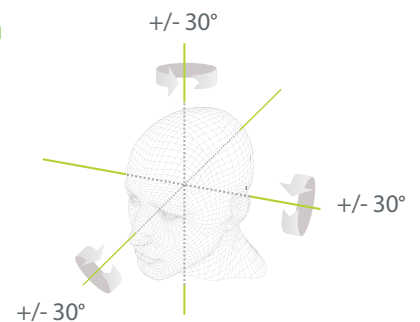

# FaceDepot-7BL

Linux-Based Hybrid-Biometric Access Control Terminal with Visible Light Facial Recognition

Proactive Facial Recognition

New Height of Anti-Spoofing

Speedy Recognition

Wide Pose Angle Acceptance

### 2 meters of recognition distance and extra wide angle recognition

The recognition distance has been greatly extended to 2 meters, which significantly improves maximum traffic rate. While most of the algorithms only support  $\pm 15^\circ$  of detectable face angle, FaceDepot-7BL doubles the detection angle in terms of head rotation and tilt to  $\pm 30^\circ$ .

## Dimensions (mm)