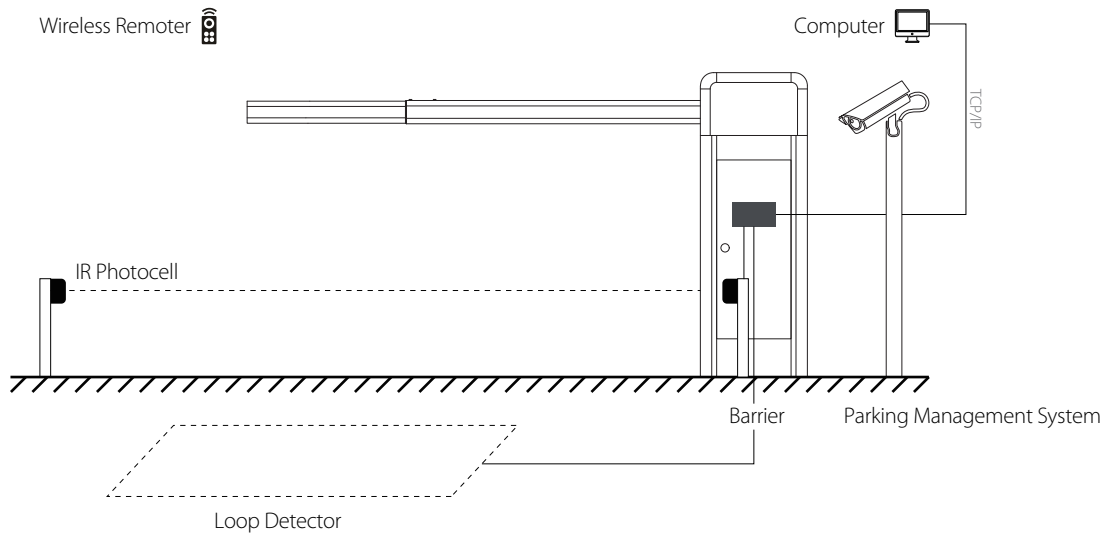

PB4130 series

- 3m 90° folding boom
- 3s opening & closing speed
- Suitable for underground car park

Dimensions (mm)

L: Cabinet on left side

R: Cabinet on right side

Applications

System Product

LPRS1000