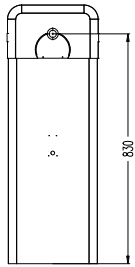

Specifications

Model	PB4000	PB4130	PB4030-LED
Boom type	Telescopic boom	90° folding boom	Straight boom with LED light
Boom length	3m / 6m	3m	4m
Opening /closing time	3s / 6s	3s	3s
Supply voltage	110V AC or 220V AC		
Power consumption	120W		
Frequency	50 - 60Hz		
Cabinet material	Powder coated steel		

Boom material	Aluminum alloy
Working temperature range	-20°C ~ +60°C
Working humidity range	≤90%
Housing dimensions	328 (D)*286 (W)*934 (H) mm
Packing dimensions	460 (D)*420 (W)*1150 (H) mm
Net weight	60 kg
Gross weight	70 kg

Product Details

PB4000 series

- 4m / 6m telescopic boom
- 3s / 6s opening & closing speed
- Length of boom is easy to adjust, suitable for different lane width

PB4030-LED series

- 4m straight boom with led light
- 3s opening & closing speed

PB4130 series

- 3m 90° folding boom
- 3s opening & closing speed
- Suitable for underground car park

Dimensions (mm)

L: Cabinet on left side

R: Cabinet on right side

Applications

System Product

LPRS1000