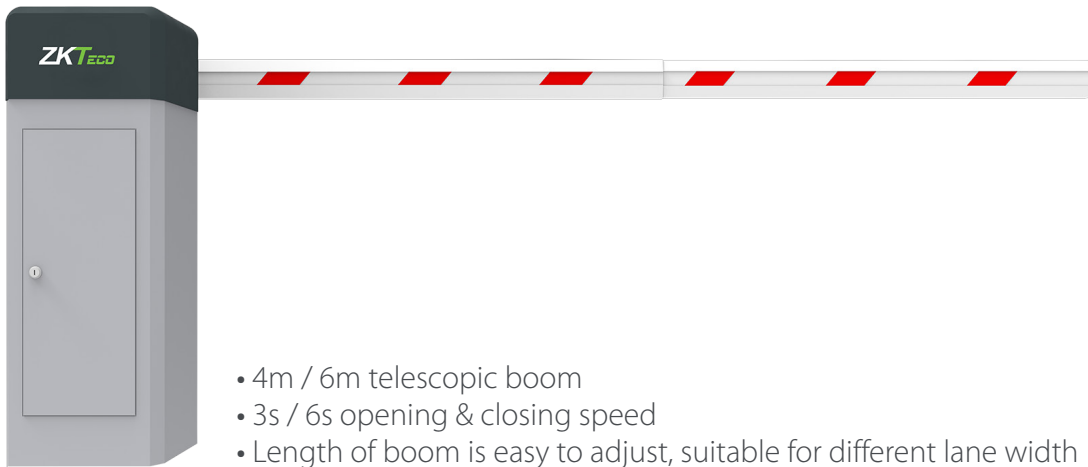

Boom material	Aluminum alloy
Working temperature range	-20°C ~ +60°C
Working humidity range	≤90%
Housing dimensions	328 (D)*286 (W)*934 (H) mm
Packing dimensions	460 (D)*420 (W)*1150 (H) mm
Net weight	60 kg
Gross weight	70 kg

Product Details

PB4000 series

- 4m / 6m telescopic boom
- 3s / 6s opening & closing speed
- Length of boom is easy to adjust, suitable for different lane width

PB4030-LED series

- 4m straight boom with led light
- 3s opening & closing speed