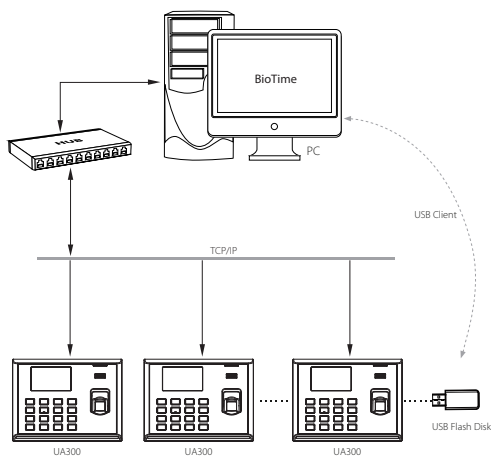

Excellent expandability

- Easy to extend functions and customize customers' demand.

Enhanced features and performance

- Support user validity settings.
- Support data backup and retrieve.
- Support advanced Workcode consisted of letters and numbers.
- Support chip encryption for firmware protection.
- Support more flexible menu configuration: double line text display.
- Support external printer for attendance records output (Optional).

Specifications

Fingerprint Capacity	3,000
ID Card Capacity	10,000 (Optional)
Record Capacity	100,000
Display	3-inch Screen
Communication	TCP/IP, RS232/485, USB (host & client)
Standard Functions	Web Server, Short Message, Automatic Status Switch, Self-Service Query, Work Code, T9 input, 9 Digits User ID, DST, Schedule Bell, ADMS
Optional Functions	ID/Mifare Card, External Printer
Software	BioTime
Power Supply	DC 5V 2A
Verification Speed	≤0.5 sec
Operating Temp.	0 °C- 45 °C
Operating Humidity	20%-80%
Dimension	180 × 135 × 37 mm (Length × Width × Thickness)
Net Weight	0.70 kg

Configuration

What's in the Box

UA300

Back Plate

Power Adapter

USB Cable

Software CD
BioTime

Screws and Holders