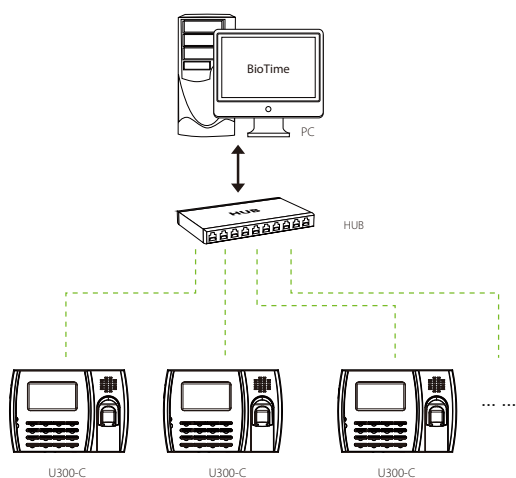

Specifications

Fingerprint Capacity	3,000
ID Card Capacity	10,000 (Optional)
Record Capacity	100,000
Display	3-inch Screen
Communication	RS232/485, TCP/IP, USB-host, USB-client
Standard Functions	SMS, Workcode, DST, Scheduled-bell, Self-Service Query, Automatic Status Switch, ADMS
Optional Functions	ID/Mifare/HID, 9 digit user ID, Webserver, Photo ID
Software	BioTime
Power Supply	DC 5V 2A
Verification Speed	≤0.5 Sec.
Operating Temp.	0°C - 45°C
Operating Humidity	20% - 80%
Dimension	181.6×126×49mm (Length×Width×Thickness)
Net Weight	1.2 kg

Configuration