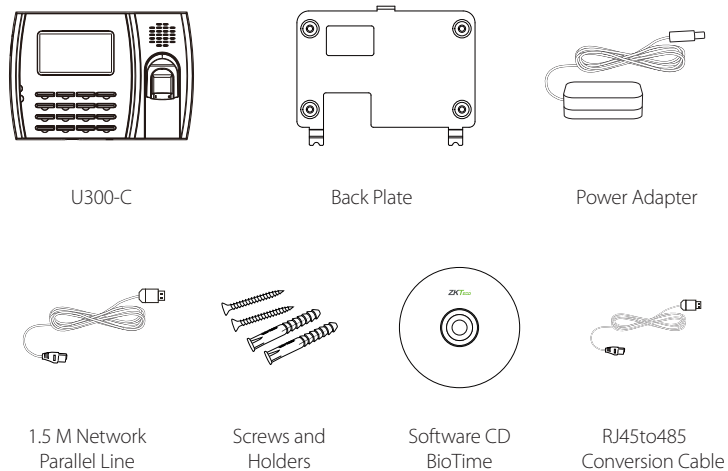

What's in the Box

ZKTeco Middle East
E-mail: zk_me@zkteco.com
www.zkteco.me