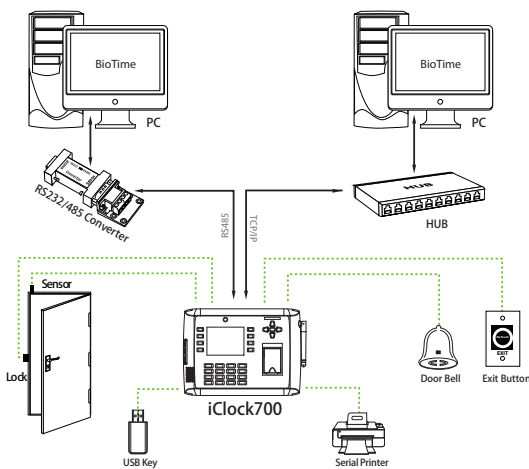

Specifications

Fingerprint Capacity	8,000
ID Card Capacity	10,000 .. ptional)
Record Capacity	200,000
Display	3.5-inch TFT Screen
Communication	RS232/485, TCP/IP, USB-host/client
Standard Functions	Workcode, SMS, DST, Webserver, Scheduled-bell, Self-Service Query, Automatic Status Switch, Photo ID, T9 Input, Anti-Passback, Camera, Built-in Battery, Multi-Verification Mode, ADMS
Access Control Interface	3rd Party Electric Lock, Door Sensor, Exit Button, Alarm, Door Bell
Wiegand Sigal	Input & Output
Optional Functions	ID/Mifare/HID, External Printer, Wi-Fi, GPRS, 3G
Software	BioTime
Power Supply	DC 12V 3A
Verification Speed	≤1 Sec.
Operating Temp.	0°C - 45°C
Operating Humidity	20% - 80%
Dimension	225.2×166.0×46.3mm (Length×Width×Thickness)
Gross Weight	1.94 kg

Configuration