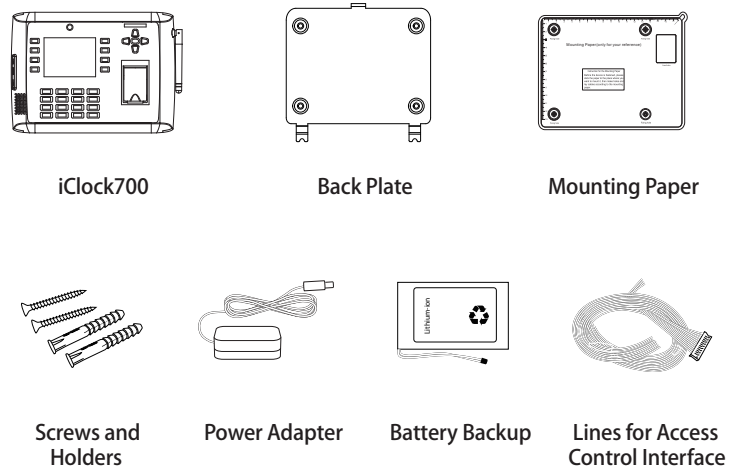

What's in the Box

ZKTeco Middle East
E-mail: zk_me@zkteco.com
www.zkteco.me