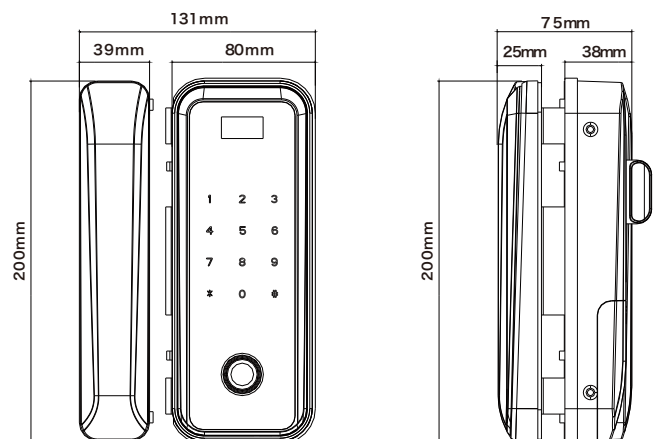

Dimension(mm)

More details

ZKTECO CO., LTD.
www.zkteco.com
E-mail : sales@zkteco.com

Copyright ©2018 ZKTECO CO., LTD. All rights reserved.