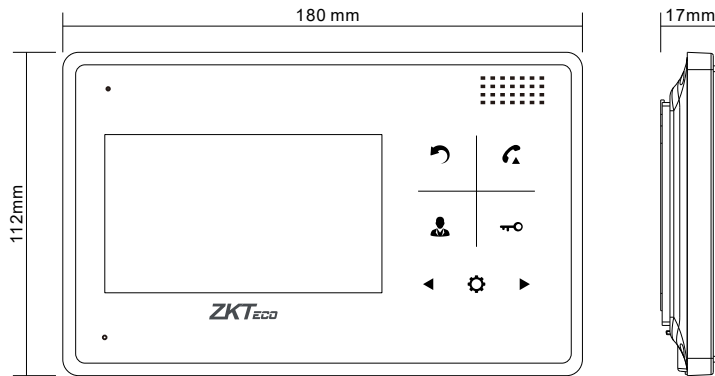

## Technical Specifications

Display	4.3 inch digital LCD (480*272)
Connection	4 wire (power, video, audio, grounding)
Power Supply	15V DC
Power Consumption (Working Mode)	7W (max.), 1.5W (stand by)
Audio	300mVp-p (1KHz, 300Ω)
Audio Distortion	≤3%
Video	1Vp-p 75Ω (input )
Working Temperature	0°C to +40°C
Storage Temperature	-30°C to +60°C
Distance (Indoor to Outdoor)	60m (RVV4x0.5) 100m (RVV3*0.5+SYV75-3)

## Dimensions (mm)