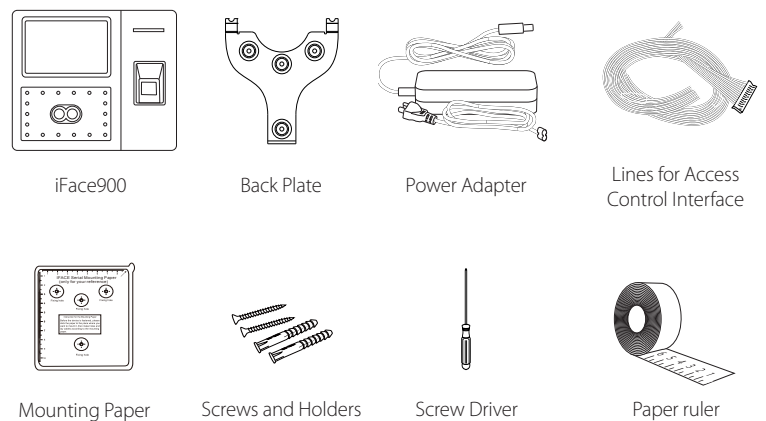

What's in the Box

ZKTeco Middle East
www.zkteco.me
E-mail: zk_me@zkteco.com

© Copyright 2016. ZKTeco Inc. ZKTeco Logo is a registered trademark of ZKTeco or a related company. All other product and company names mentioned are used for identification purposes only and may be the trademarks of their respective owners. All specifications are subject to change without notice. All rights reserved.