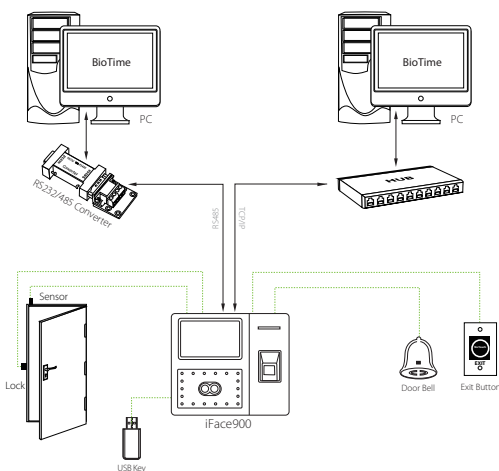

Specifications

Display	4.3-Inch Touch Screen
Face capacity	3,000 (1:N)
Fingerprint capacity	4,000
ID Card capacity	10,000 (Optional)
Logs capacity	100,000
Communication	TCP/IP, RS232/485, USB Host
Standard Functions	Automatic Status Switch, Self-Service Query, Work Code SMS, DST, T9 Input, 9 Digit User ID, Scheduled Bell, Photo ID, ADMS
Interfaces for	3rd Party Electric Lock, Door Sensor, Exit Button, Alarm
Wiegand Signal	Output
Optional Functions	ID/MiFare/HID Card, Wi-Fi, 3G, 2000 mAh Backup Battery
Power Supply	12V 3A
Operating Temperature	0 °C- 45 °C
Operating Humidity	20%-80%
Dimensions	193.6*165.2*86mm (Length*Width*Thickness)
Package Weight	1.6 kg

Configuration