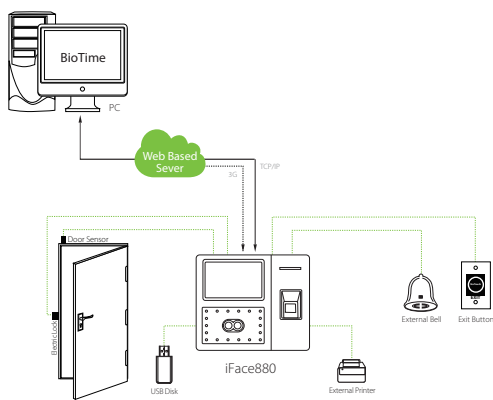

Specifications

Display	4.3-Inch Touch Screen
Face capacity	3,000 (1:N)
Fingerprint capacity	4,000
ID Card capacity	10,000 (Optional)
Logs capacity	100,000
Communication	TCP/IP, USB Host
Standard Functions	Automatic Status Switch, Self-Service Query, Work Code, SMS, DST, T9 Input, 9 Digit User ID, Scheduled Bell, Photo ID, ADMS
Optional Functions	ID/Mifare/HID, 3G, Wi-Fi, 2000 mAh Backup Battery
Power Supply	12V 3A
Operating Temperature	0 °C- 45 °C
Operating Humidity	20%-80%
Dimensions(Length*Width*Thickness)	193.6 × 165 × 111mm
Package Weight(KG)	1.87

Configuration