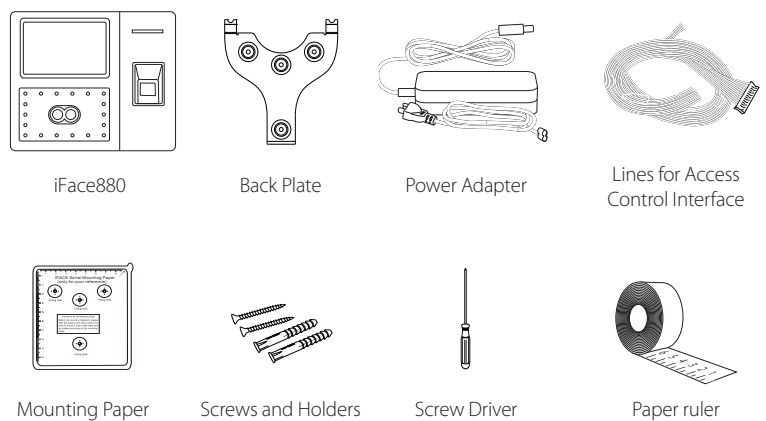

What's in the Box

ZKTeco Middle East
www.zkteco.me
E-mail: zk_me@zkteco.com

© Copyright 2016. ZKTeco Inc. ZKTeco Logo is a registered trademark of ZKTeco or a related company. All other product and company names mentioned are used for identification purposes only and may be the trademarks of their respective owners. All specifications are subject to change without notice. All rights reserved.